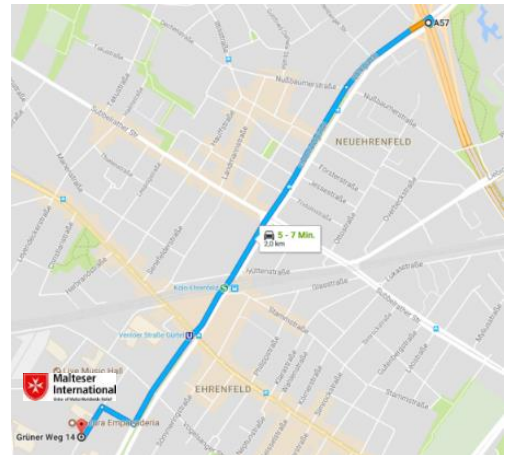

Malteser International

Order of Malta Worldwide Relief

Reaching us via public transport

From the central stations **Köln Hauptbahnhof** and **Köln Messe-Deutz**, or from **Cologne/Bonn Airport**, take the S-Bahn lines **S12**, **S13**, or **S19** (towards Sindorf or Düren), or the regional express lines **RE1**, **RE9** (towards Aachen), **RE22** (towards Gerolstein), or **RE27** (towards Rommerskirchen), and get off at **Köln-Ehrenfeld**.

Take the exit onto **Venloer Straße**. Cross the street and head straight onto **Heliosstraße**, which runs parallel to the railway line. At the end of the street, turn left onto **Vogelsanger Straße** and take the first right onto **Grüner Weg**. Walk to the roundabout and turn right into the first street. Our office, **Grüner Weg 14**, is the last building at the end of this street.

Map data © 2017 Google

From within Cologne, our office can be reached via the tram lines **3**, **4** and **13** and the station **Venloer Straße/Gürtel**. From the station, head south on **Ehrenfeldgürtel**, cross **Vogelsanger Straße** and turn right onto **Grüner Weg**. Take the first left and head towards the roundabout opposite the BAUHAUS car park. At the roundabout, turn right onto the first street. Our office, **Grüner Weg 14** is the last building at the end of this street.

Malteser International

Order of Malta Worldwide Relief

By Car

Highway A57 can be reached from highways A1, A3, A4 and A59.

On the A57, take the exit **Köln-Ehrenfeld** and drive southwards onto **Parkgürtel**. Cross **Vogelsanger Straße** and turn right onto **Grüner Weg**. Take the first left and head towards the roundabout. At the roundabout turn into the Kubikon development. Available parking spaces can be used by the public.