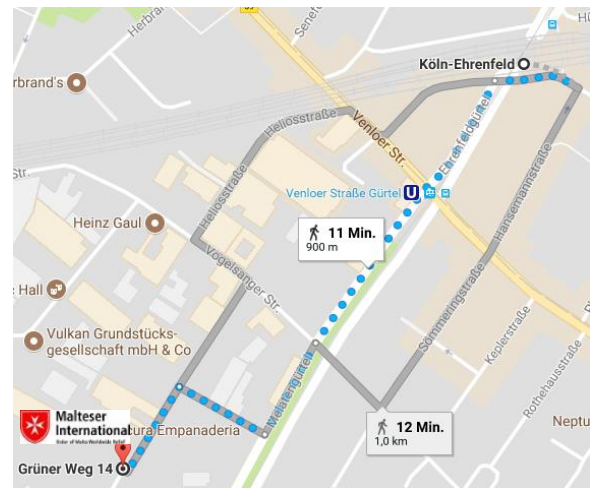

Malteser International

Order of Malta Worldwide Relief

Reaching us via public transport

From the central stations **Köln Hauptbahnhof** and **Köln Messe-Deutz**, or from **Cologne/Bonn Airport**, take the S-Bahn lines **S12**, **S13**, or **S19** (towards Sindorf or Düren), or the regional express lines **RE1**, **RE9** (towards Aachen), **RE22** (towards Gerolstein), or **RE27** (towards Rommerskirchen), and get off at **Köln-Ehrenfeld**.

Take the exit onto **Venloer Straße**. Cross the street and head straight onto **Heliosstraße**, which runs parallel to the railway line. At the end of the street, turn left onto **Vogelsanger Straße** and take the first right onto **Grüner Weg**. Walk to the roundabout and turn right into the first street. Our office, **Grüner Weg 14**, is the last building at the end of this street.

Map data © 2017 Google

From within Cologne, our office can be reached via the tram lines **3**, **4** and **13** and the station **Venloer Straße/Gürtel**. From the station, head south on **Ehrenfeldgürtel**, cross **Vogelsanger Straße** and turn right onto **Grüner Weg**. Take the first left and head towards the roundabout opposite the BAUHAUS car park. At the roundabout, turn right onto the first street. Our office, **Grüner Weg 14** is the last building at the end of this street.

Malteser International

Order of Malta Worldwide Relief

By Car

Highway A57 can be reached from highways A1, A3, A4 and A59.

On the A57, take the exit **Köln-Ehrenfeld** and drive southwards onto **Parkgürtel**. Cross **Vogelsanger Straße** and turn right onto **Grüner Weg**. Take the first left and head towards the roundabout. At the roundabout turn into the Kubikon development. Available parking spaces can be used by the public.